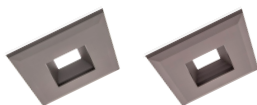

CLIQ 5/6 Trims

Dark Bronze Trim

Q56-DB

Smooth - Square

Q56-B-DB

Baffle - Square